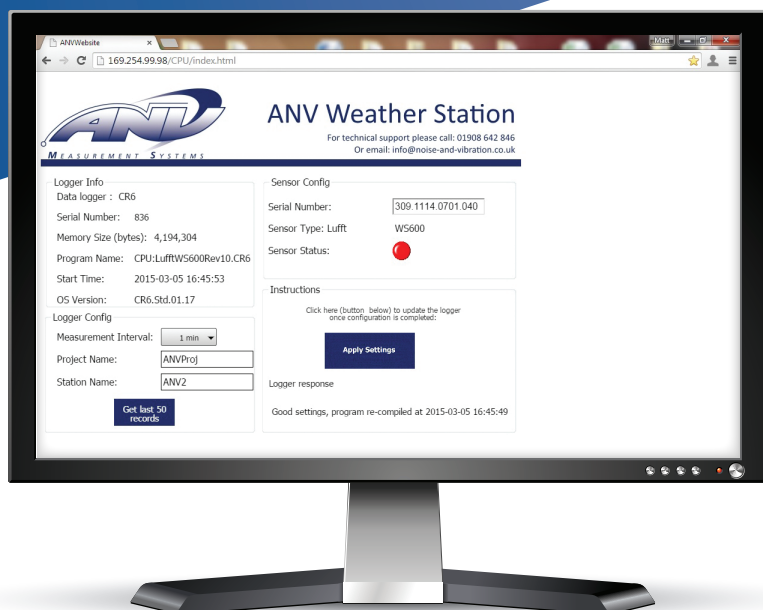

ANV WEATHER STATION

SIMPLE, COMPLETE AND BATTERY/SOLAR POWERED

- **Precipitation Amount and Type** - Doppler Radar
- **Wind Speed & Direction** - Ultrasonic
- **Temperature**
- **Pressure**
- **Self Orientation** - Internal Electronic Compass
- **Relative Humidity**
- **No Moving Parts***

* Fan/heater only operate at extremely low temperatures to avoid damage to the sensors

- **Intuitive Browser-Based User Interface for Setup**
- **Data Stored as CSV Files on Micro SD** - Can be opened Straight into Excel
- **Battery Power** - Two weeks
- **Mains and Solar Options**